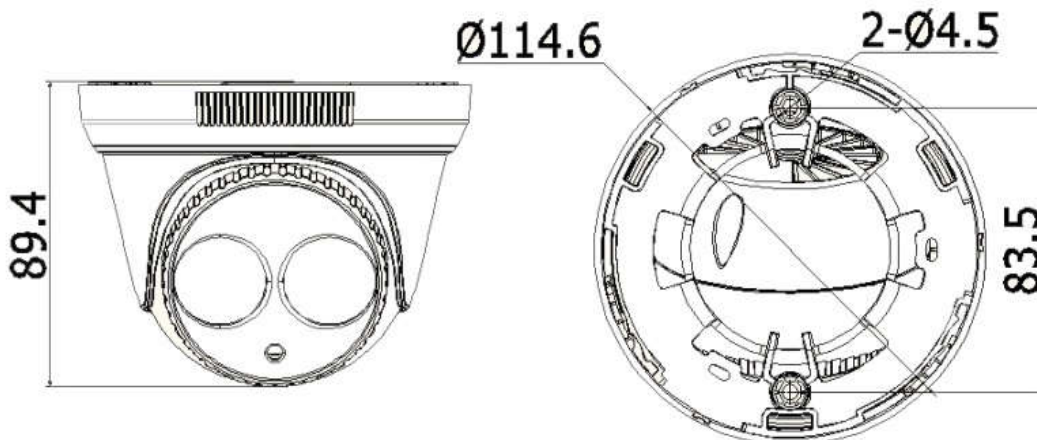

Available Model:

DS-2CD2321G0-I/NF (2.8/4/6 mm)

Dimensions

Accessories

Unit: mm