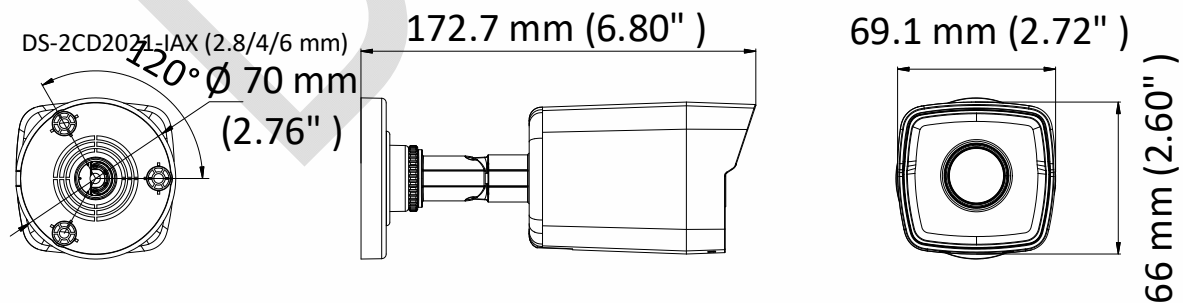

Dimensions Available Model:

Accessories