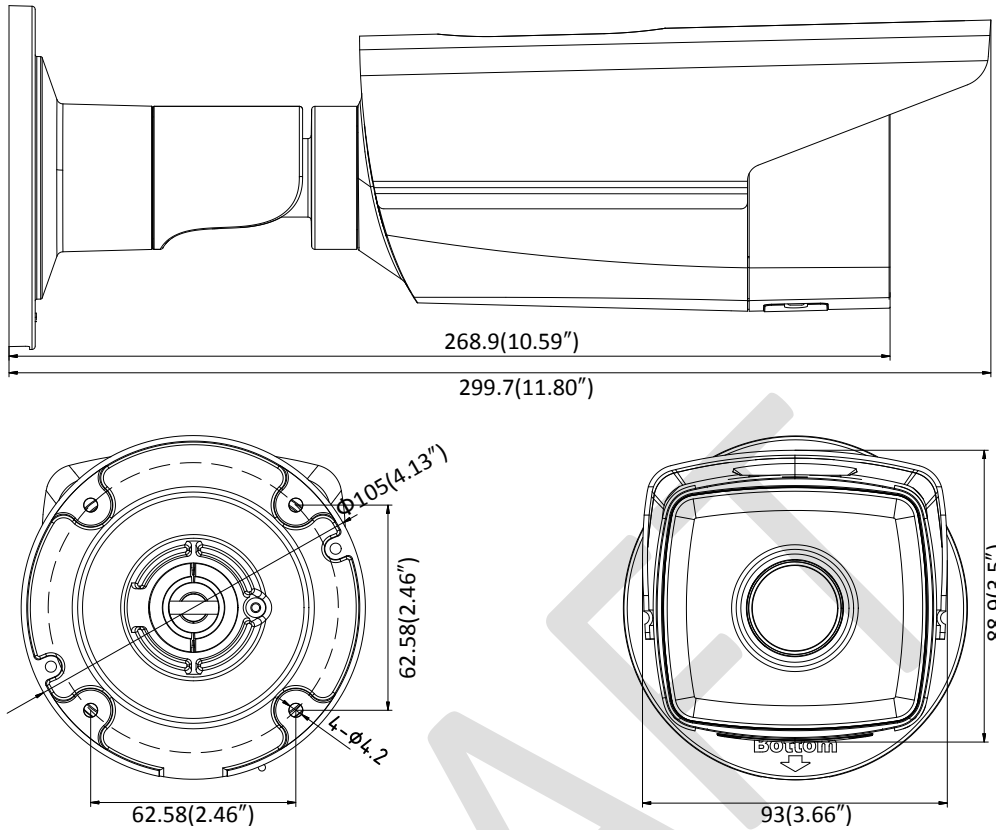

Standard	ONVIF (PROFILE S, PROFILE G), PSIA, CGI, ISAPI
General Function	One-key Reset, Anti-Flicker, Heartbeat, Mirror, Password Protection, Privacy Mask, Watermark, IP Address Filter
Interface	
Communication Interface	1 RJ45 10M/100M self-adaptive Ethernet port
On-board Storage	Built-in microSD/SDHC/SDXC slot, up to 128 GB
Smart Feature-set	
Behavior Analysis	Line crossing detection, intrusion detection, unattended baggage detection, object removal detection
Line Crossing Detection	Cross a pre-defined virtual line, up to 4 pre-defined virtual lines supported
Intrusion Detection	Enter and loiter in a pre-defined virtual region, up to 4 pre-defined virtual regions supported
Object Removal Detection	Objects removed from the pre-defined region, such as the exhibits on display.
Unattended Baggage Detection	Objects left over in the pre-defined region such as the baggage, purse, dangerous materials
Recognition	Face detection
General	
Operating Conditions	-30 °C to +60 °C (-22 °F to +140 °F), Humidity 95% or less (non-condensing)
Power Supply	DC 12V ± 25%, PoE(802.3af 42.5 – 57 V, class 3)
Power Consumption	-I3: -I5: -I8:
IR Range	-I3: up to 30 m -I5: up to 50 m -I8: up to 80 m
Protection Level	IP67
Dimensions	Φ105 × 299.7 mm (Φ4.13" × 11.80")
Weight	1200 g (2.65 lb.)

Available Models

DS-2CD2T85FWD-I3(2.8 mm), DS-2CD2T85FWD-I3(4 mm), DS-2CD2T85FWD-I3(6 mm)

DS-2CD2T85FWD-I5(4mm), DS-2CD2T85FWD-I5(6 mm), DS-2CD2T85FWD-I5(12 mm)

DS-2CD2T85FWD-I8(6 mm), DS-2CD2T85FWD-I8(12 mm), DS-2CD2T85FWD-I8(16 mm)

Dimensions

Unit: mm

Accessories

Distributed by

DS-1280ZJ-S
Junction Box

HIKVISION

Headquarters

No.555 Qianmo Road, Binjiang District,
Hangzhou 310051, China
T +86-571-8807-5998
overseasbusiness@hikvision.com