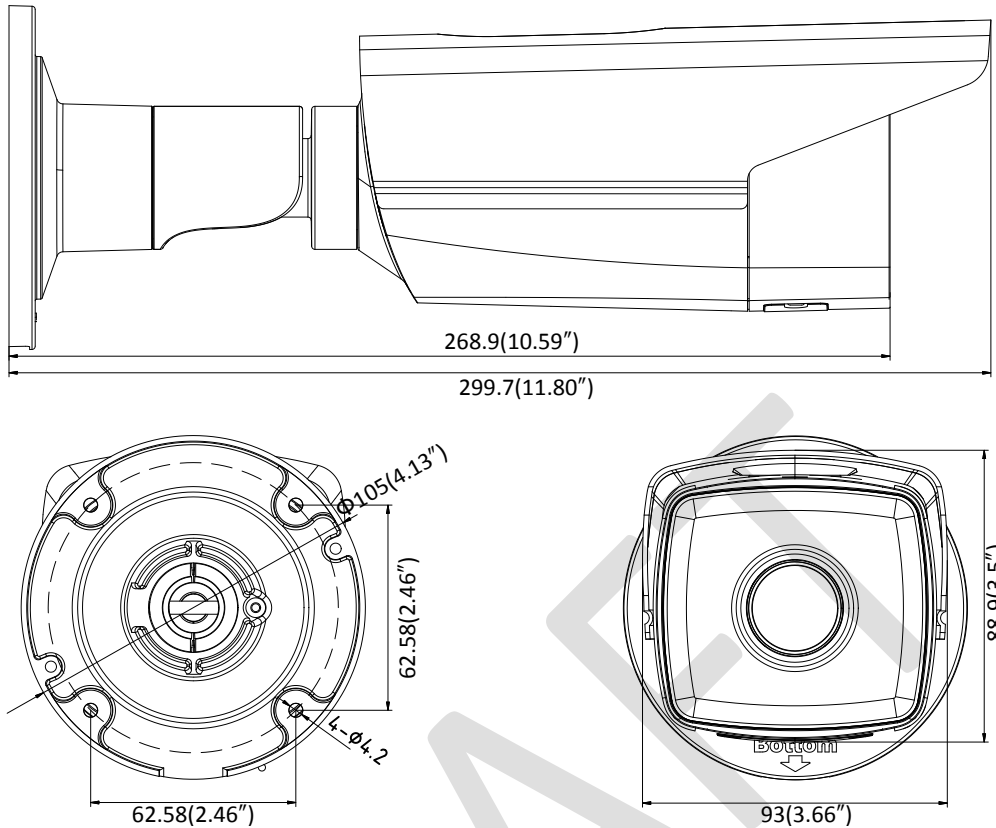

Standard	ONVIF (PROFILE S, PROFILE G), PSIA, CGI, ISAPI
General Function	One-key Reset, Anti-Flicker, Heartbeat, Mirror, Password Protection, Privacy Mask, Watermark, IP Address Filter
Interface	
Communication Interface	1 RJ45 10M/100M self-adaptive Ethernet port
On-board Storage	Built-in microSD/SDHC/SDXC slot, up to 128 GB
Smart Feature-set	
Behavior Analysis	Line crossing detection, intrusion detection, unattended baggage detection, object removal detection
Line Crossing Detection	Cross a pre-defined virtual line, up to 4 pre-defined virtual lines supported
Intrusion Detection	Enter and loiter in a pre-defined virtual region, up to 4 pre-defined virtual regions supported
Object Removal Detection	Objects removed from the pre-defined region, such as the exhibits on display.
Unattended Baggage Detection	Objects left over in the pre-defined region such as the baggage, purse, dangerous materials
Recognition	Face detection
General	
Operating Conditions	-30 °C to +60 °C (-22 °F to +140 °F), Humidity 95% or less (non-condensing)
Power Supply	DC 12V ± 25%, PoE(802.3af)
Power Consumption	-I3: -I5: -I8:
IR Range	-I3: up to 30 m -I5: up to 50 m -I8: up to 80 m
Protection Level	IP67
Dimensions	Φ105 × 299.7 mm (Φ4.13" × 11.80")
Weight	1200 g (2.65 lb.)

Available Models

DS-2CD2T55FWD-I3(2.8 mm), DS-2CD2T55FWD-I3(4 mm), DS-2CD2T55FWD-I3(6 mm)

DS-2CD2T55FWD-I5(4mm), DS-2CD2T55FWD-I5(6 mm), DS-2CD2T55FWD-I5(12 mm)

DS-2CD2T55FWD-I8(6 mm), DS-2CD2T55FWD-I8(12 mm), DS-2CD2T55FWD-I8(16 mm)

Dimensions

Unit: mm

Accessories

Distributed by

DS-1280ZJ-S
Junction Box

HIKVISION®

Headquarters
No.555 Qianmo Road, Binjiang District,
Hangzhou 310051, China
T +86-571-8807-5998
overseasbusiness@hikvision.com