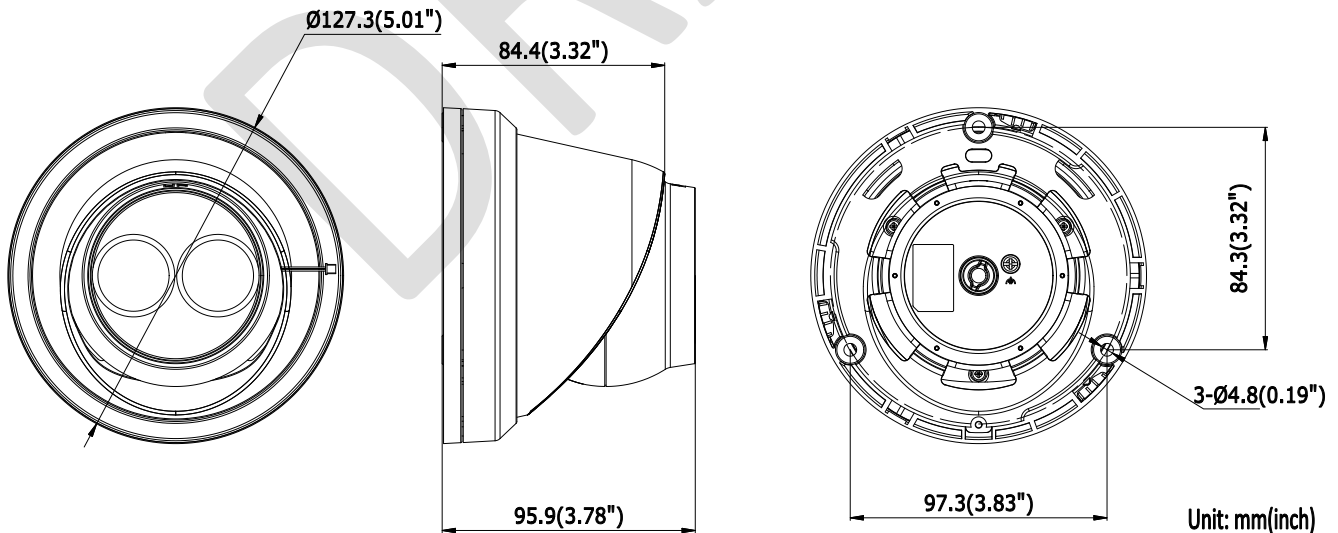

General Function	One-key Reset, Dual-VCA, Anti-Flicker, Heartbeat, Mirror, Password Protection, Privacy Mask, Watermark, IP Address Filter
Interface	
Communication Interface	1 RJ45 10M/100M self-adaptive Ethernet port
On-board Storage	Built-in microSD/SDHC/SDXC slot, up to 128 GB
Smart Feature-set	
Behavior Analysis	Line crossing detection, intrusion detection, unattended baggage detection, object removal detection
Line Crossing Detection	Cross a pre-defined virtual line, up to 4 pre-defined virtual lines supported
Intrusion Detection	Enter and loiter in a pre-defined virtual region, up to 4 pre-defined virtual regions supported
Object Removal Detection	Objects removed from the pre-defined region, such as the exhibits on display.
Unattended Baggage Detection	Objects left over in the pre-defined region such as the baggage, purse, dangerous materials
Recognition	Face detection
General	
Operating Conditions	-30 °C to +60 °C (-22 °F to +140 °F), Humidity 95% or less (non-condensing)
Power Supply	DC 12V ± 25%, PoE(802.3af)
Power Consumption	
IR Range	Up to 30 m
Protection Level	IP67
Dimensions	Φ 127.3 × 95.9 mm (5.01" × 3.78")
Weight	620 g (1.37 lb.)

Available Models

DS-2CD2355FWD-I

Dimensions