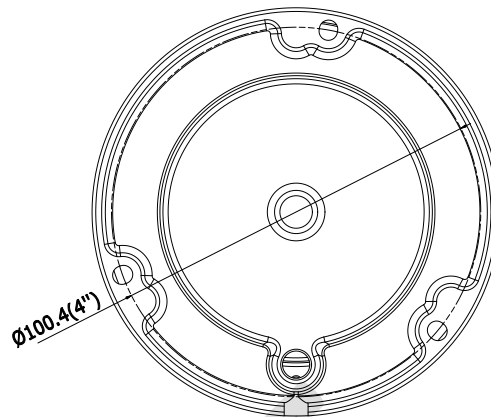

Dimensions

Unit: mm

Accessories

Distributed by