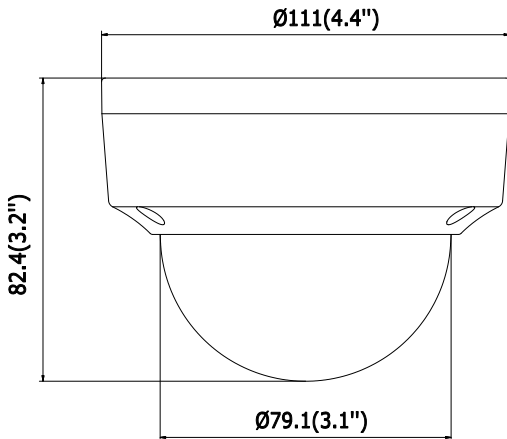

Dimensions

Unit: mm

Accessories

Distributed by