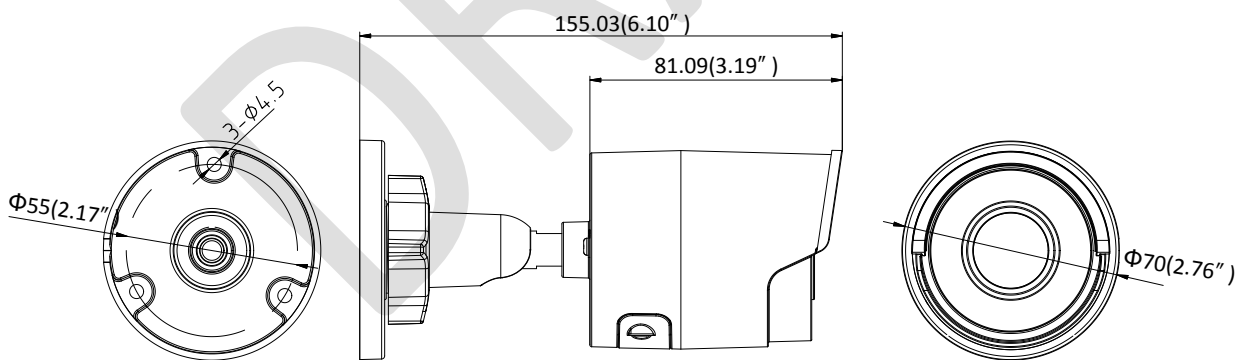

General Function	One-key Reset, Anti-Flicker, Heartbeat, Mirror, Password Protection, Privacy Mask, Watermark, IP Address Filter
Interface	
Communication Interface	1 RJ45 10M/100M self-adaptive Ethernet port
On-board Storage	Built-in microSD/SDHC/SDXC slot, up to 128 GB
Smart Feature-set	
Behavior Analysis	Line crossing detection, intrusion detection, unattended baggage detection, object removal detection
Line Crossing Detection	Cross a pre-defined virtual line, up to 4 pre-defined virtual lines supported
Intrusion Detection	Enter and loiter in a pre-defined virtual region, up to 4 pre-defined virtual regions supported
Object Removal Detection	Objects removed from the pre-defined region, such as the exhibits on display.
Unattended Baggage Detection	Objects left over in the pre-defined region such as the baggage, purse, dangerous materials
Recognition	Face detection
General	
Operating Conditions	-30 °C to +60 °C (-22 °F to +140 °F), Humidity 95% or less (non-condensing)
Power Supply	DC 12V ± 25%, 7W PoE(802.3af, class 2), 7.5W
IR Range	Up to 30 m
Protection Level	IP67
Dimensions	Φ70 × 155.03 mm (Φ2.76" × 6.1")
Weight	Camera: 410 g (0.9 lb.)

Order Models

DS-2CD2085FWD-I

Dimensions

Unit: mm