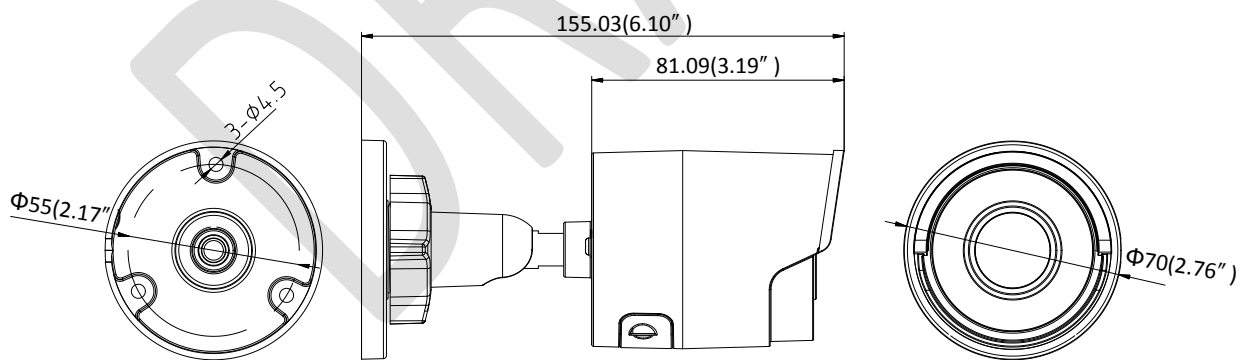

General Function	One-key Reset, Anti-Flicker, Heartbeat, Mirror, Password Protection, Privacy Mask, Watermark, IP Address Filter
Interface	
Communication Interface	1 RJ45 10M/100M self-adaptive Ethernet port
On-board Storage	Built-in microSD/SDHC/SDXC slot, up to 128 GB
Smart Feature-set	
Behavior Analysis	Line crossing detection, intrusion detection, unattended baggage detection, object removal detection
Line Crossing Detection	Cross a pre-defined virtual line, up to 4 pre-defined virtual lines supported
Intrusion Detection	Enter and loiter in a pre-defined virtual region, up to 4 pre-defined virtual regions supported
Object Removal Detection	Objects removed from the pre-defined region, such as the exhibits on display.
Unattended Baggage Detection	Objects left over in the pre-defined region such as the baggage, purse, dangerous materials
Recognition	Face detection
General	
Operating Conditions	-30 °C to +60 °C (-22 °F to +140 °F), Humidity 95% or less (non-condensing)
Power Supply	DC 12V ± 25%, 5.5W PoE(802.3af, class 2), 7W
IR Range	Up to 30 m
Protection Level	IP67
Dimensions	Φ70 × 155.03 mm (Φ2.76" × 6.1")
Weight	Camera: 410 g (0.9 lb.)

Available Models

DS-2CD2035FWD-I

Dimensions

Unit: mm