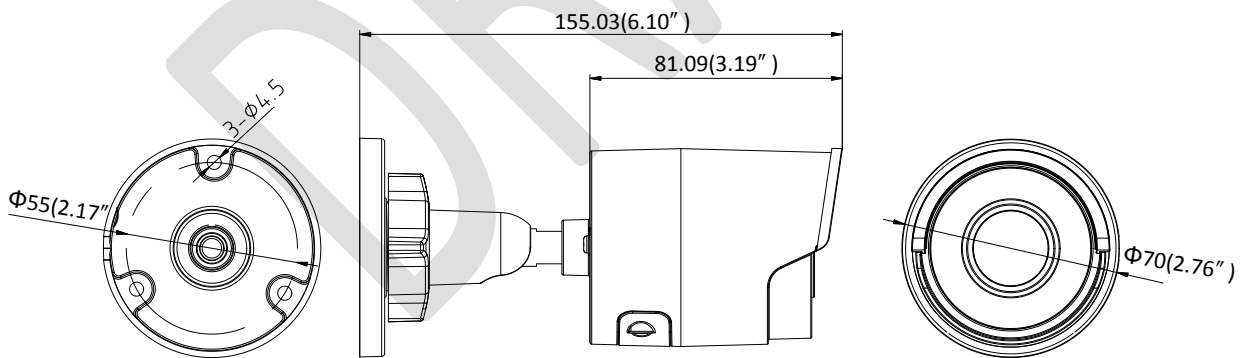

General Function	One-key Reset, Anti-Flicker, Heartbeat, Mirror, Password Protection, Privacy Mask, Watermark, IP Address Filter
<b>Interface</b>	
Communication Interface	1 RJ45 10M/100M self-adaptive Ethernet port
On-board Storage	Built-in microSD/SDHC/SDXC slot, up to 128 GB
<b>Smart Feature-set</b>	
Behavior Analysis	Line crossing detection, intrusion detection, unattended baggage detection, object removal detection
Line Crossing Detection	Cross a pre-defined virtual line, up to 4 pre-defined virtual lines supported
Intrusion Detection	Enter and loiter in a pre-defined virtual region, up to 4 pre-defined virtual regions supported
Object Removal Detection	Objects removed from the pre-defined region, such as the exhibits on display.
Unattended Baggage Detection	Objects left over in the pre-defined region such as the baggage, purse, dangerous materials
Recognition	Face detection
<b>General</b>	
Operating Conditions	-30 °C to +60 °C (-22 °F to +140 °F), Humidity 95% or less (non-condensing)
Power	DC 12V ± 25%, 5W PoE(802.3af, class 2), 6.5W
IR Range	Up to 30 m
Protection Level	IP67
Dimensions	Φ70 × 155.03 mm (Φ2.76" × 6.1")
Weight	Camera: 410 g (0.9 lb.)

## Dimensions

Unit: mm