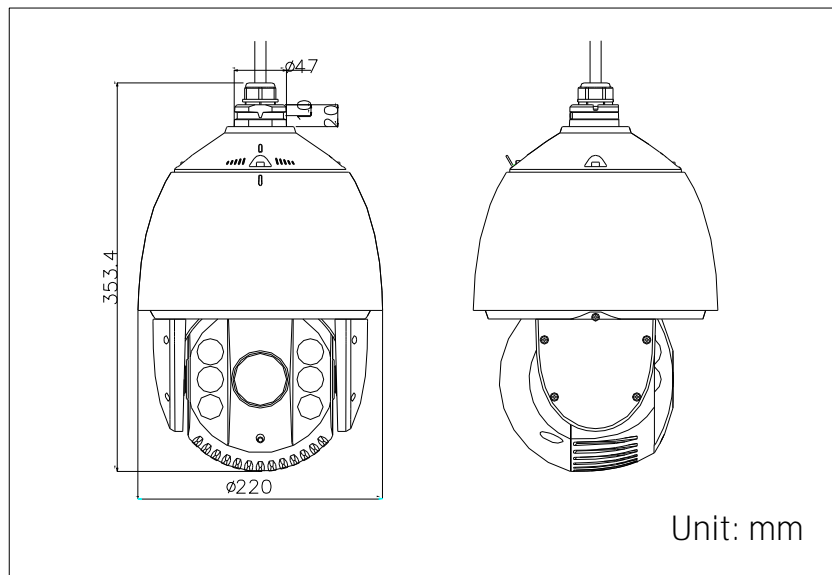

Dimensions

Order models

HIK-TV7230TI-A, 24VAC, outdoor

Accessories