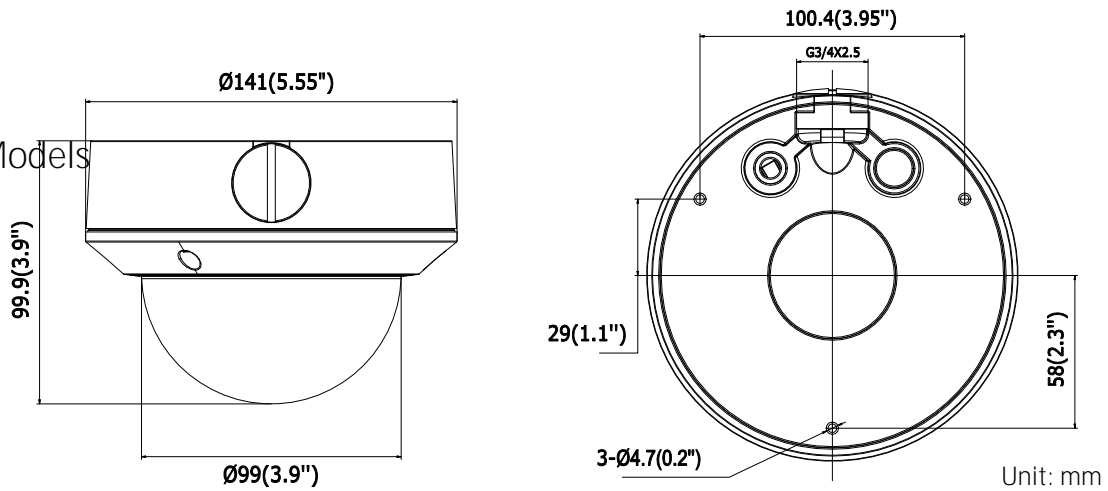

General	
Operating Conditions	-30 °C to 60 °C (-22 °F to 140 °F), Humidity 95% or less (non-condensing)
Power Supply	DC12V ± 10%, PoE (802.3af)
Power Consumption	Max. 5.5 W
IR Range	Approx. 20 to 30 meters
Protection Level	IP67, IK10
Dimensions	141 × 99.9 mm (5.55" × 3.94")
Weight	800g (1.76 lbs)

HIK-IP6720F-IZ, HIK-IP6720F-IZS
-S: Audio/Alarm IO

Dimension

Order Models