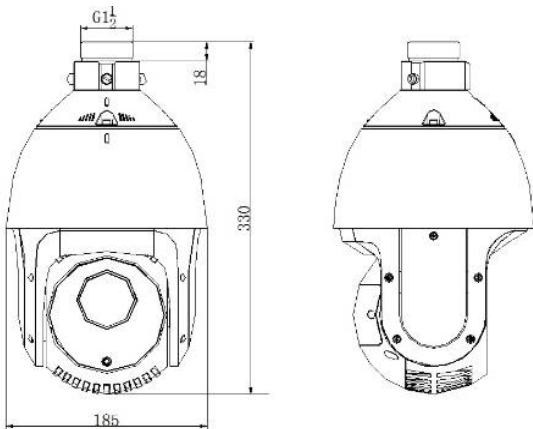

Dimensions

Unit:mm

Accessories