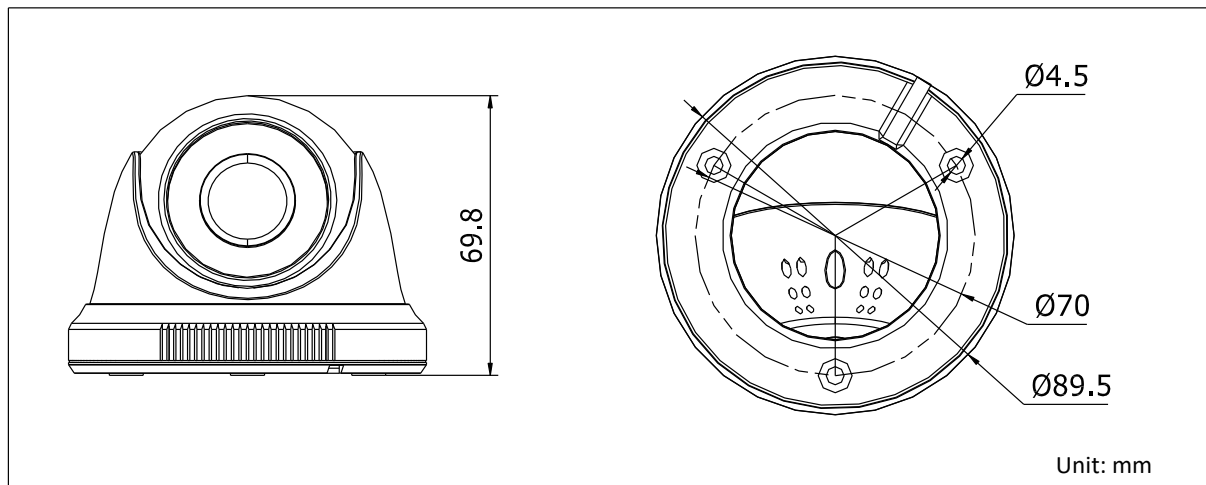

### Key Features

- 2 Megapixel high-performance CMOS
- Analog HD output, up to 1080P resolution
- True Day/Night, Smart IR
- Up to 20m IR distance

## Specifications

Camera	
Image Sensor	2MP CMOS Image Sensor
Signal System	PAL/NTSC
Effective Pixels	1920(H)*1080(V)
Min. illumination	0.01 Lux @ (F1.2,AGC ON),0 Lux with IR
Shutter Time	1/25(1/30)s to 1/50,000s
Lens	2.8mm, 3.6mm, 6mm optional
	Angle of View: 103°(2.8mm), 82.2°(3.6mm), 54°(6mm)
Lens Mount	M12
Day & Night	ICR
Angle Adjustment	Pan: 0 - 360°, Tilt: 0 - 75°, Rotation: 0 - 360°
Synchronization	Internal synchronization
Video Frame Rate	1080p@25fps/1080p@30fps
HD Video Output	1 Analog HD output
S/N Ratio	>62dB
General	
Operating Conditions	-20 °C - 45 °C (-4 °F - 113 °F), Humidity 90% or less (non-condensing)
Power Supply	12 VDC± 15%
Power Consumption	Max. 4W
IR Range	Up to 20m
Dimension	Φ89.5 × 69.8 mm(Φ3.52" × 2.75")
Weight	250 g

## Dimensions