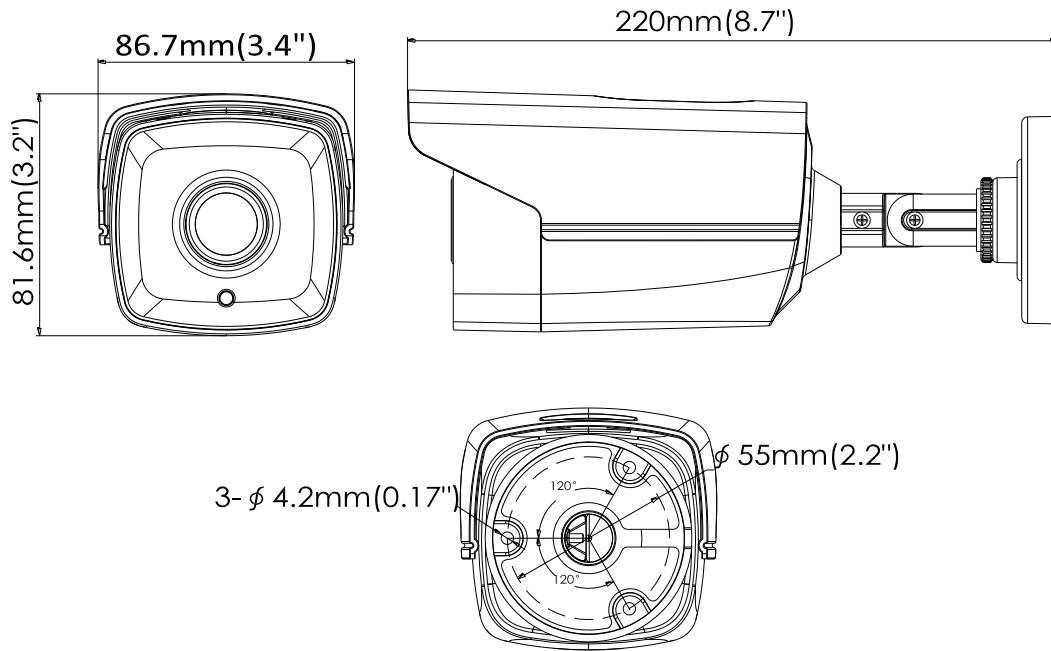

HIK-16D6T-IT3 HD1080PEXIR Bullet Camera

Key Features

- 2 Megapixel high-performance CMOS
- Analog HD output, up to 1080P resolution
- True Day/Night, Smart IR
- EXIR technology, up to 40m IR distance
- IP66 weatherproof

Specifications

Camera	
Image Sensor	2MP CMOS Image Sensor
Signal System	PAL/NTSC
Effective Pixels	1920(H)*1080(V)
Min. illumination	0.01 Lux @ (F1.2,AGC ON),0 Lux with IR
Shutter Time	1/25(1/30)s to 1/50,000s
Lens	3.6mm (2.8mm, 6mm, 8mm, 12mm, 16mm optional)
	Angle of View: 103°(2.8mm), 82.2°(3.6mm), 54°(6mm), 37.7°(8mm), 24.2°(3.6mm), 18.8°(6mm)
Lens Mount	M12
Day & Night	ICR
Angle Adjustment	Pan: 0 - 360°, Tilt: 0 - 180°, Rotation: 0 - 360°
Synchronization	Internal synchronization
Video Frame Rate	1080p@25fps/1080p@30fps
HD Video Output	1 Analog HD output
S/N Ratio	>62dB
General	
Operating Conditions	-40 °C – 60 °C (-40 °F – 140 °F), Humidity 90% or less (non-condensing)
Power Supply	12 VDC± 15%
Power Consumption	Max. 4W
Protection Level	IP66
IR Range	Up to 40m
Dimensions	86.22×82.05×220.13mm(3.39"×3.23"×8.67")
Weight	430 g (0.95 lbs)

Order Models

HIK-16D6T-IT3

Dimensions

Accessories

DS-1280ZI-XS
Junction box

DS-1H18
Video Balun

X41T
Camera Tester

Distributed by