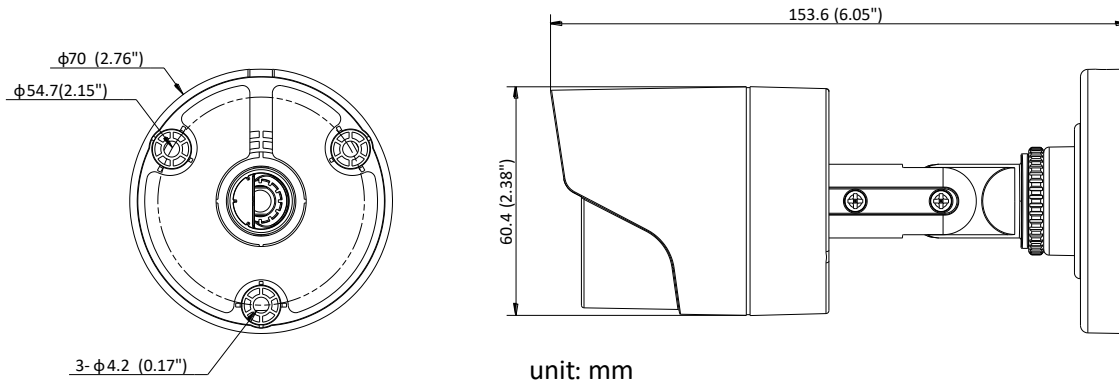

Dimensions