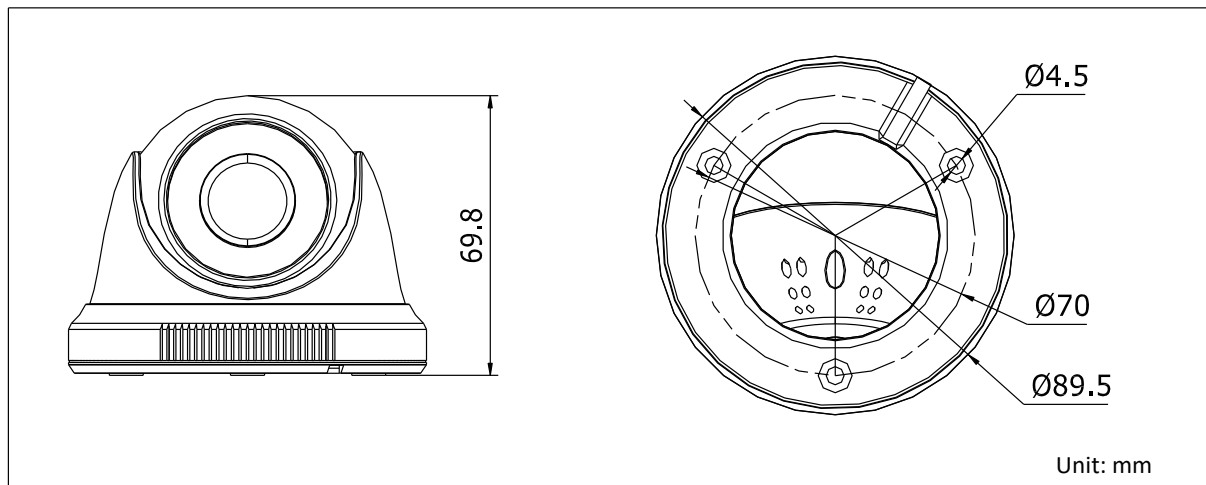

Dimensions