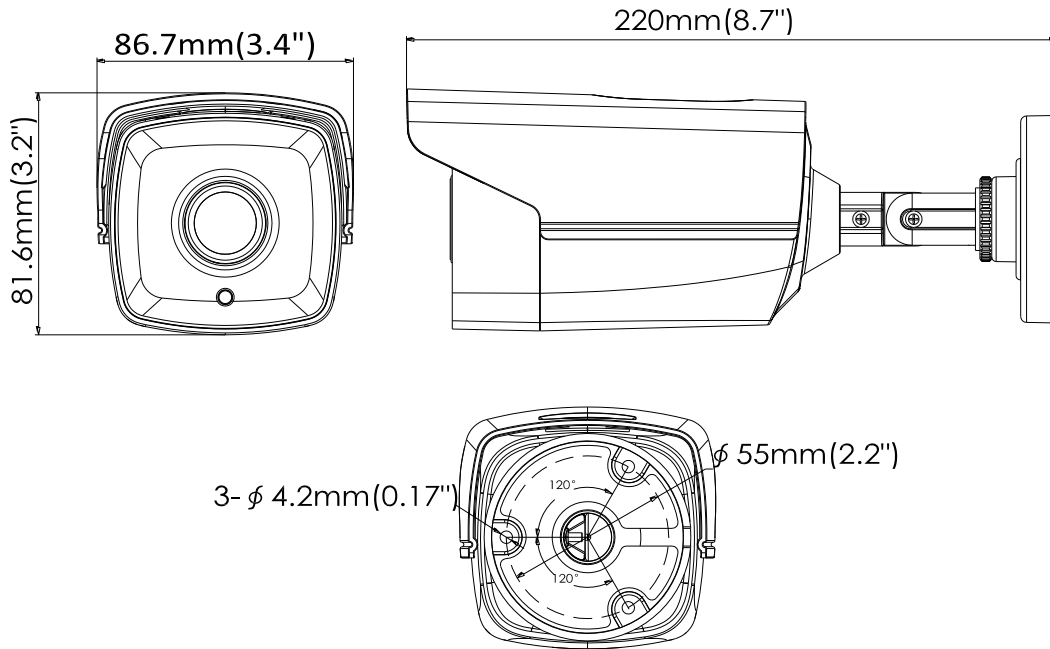

### Key Features

- 1 Megapixel high-performance CMOS
- Analog HD output, up to 720P resolution
- True Day/Night
- DNR, Smart IR
- EXIR technology, up to 20m IR distance
- IP66 weatherproof

## Specifications

Camera	
Image Sensor	1MP CMOS Image Sensor
Signal System	PAL/NTSC
Effective Pixels	1296(H)*732(V)
Min. illumination	0.1 Lux @ (F1.2,AGC ON),0 Lux with IR
Shutter Time	1/25(1/30)s to 1/50,000s
Lens	2.8mm, 3.6mm, 6mm optional
	Angle of View: 70.9°(3.6mm), 92°(2.8mm), 56.7°(6mm)
Lens Mount	M12
Day & Night	ICR
Angle Adjustment	Pan: 0 - 360°, Tilt: 0 - 180°, Rotation: 0 - 360°
Synchronization	Internal synchronization
Video Frame Rate	720p@25fps/720p@30fps
HD Video Output	1 Analog HD output
S/N Ratio	>62dB
General	
Operating Conditions	-40 °C – 60 °C (-40 °F – 140 °F), Humidity 90% or less (non-condensing)
Power Supply	12 VDC± 15%
Power Consumption	Max. 4W
Protection Level	IP66
IR Range	Up to 20m
Dimensions	86.22×82.05×220.13mm(3.39"×3.23"×8.67")
Weight	700 g

## Dimensions