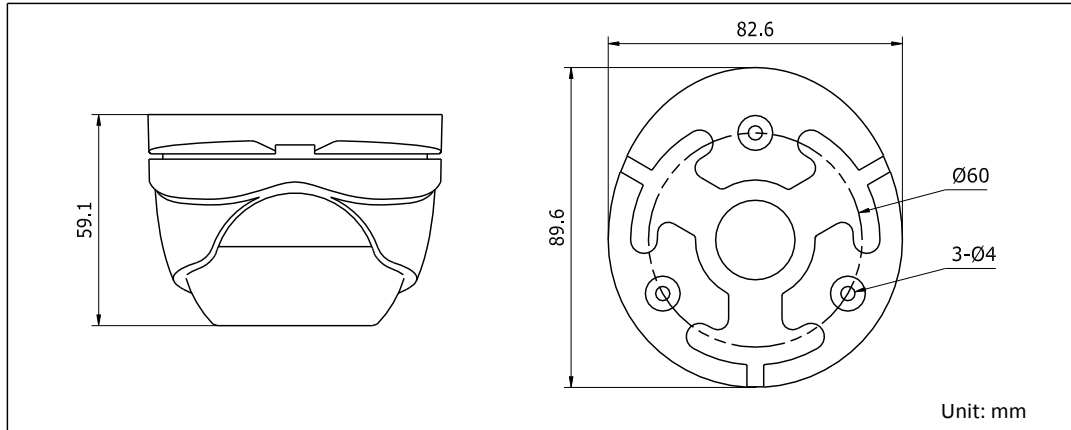

Dimensions