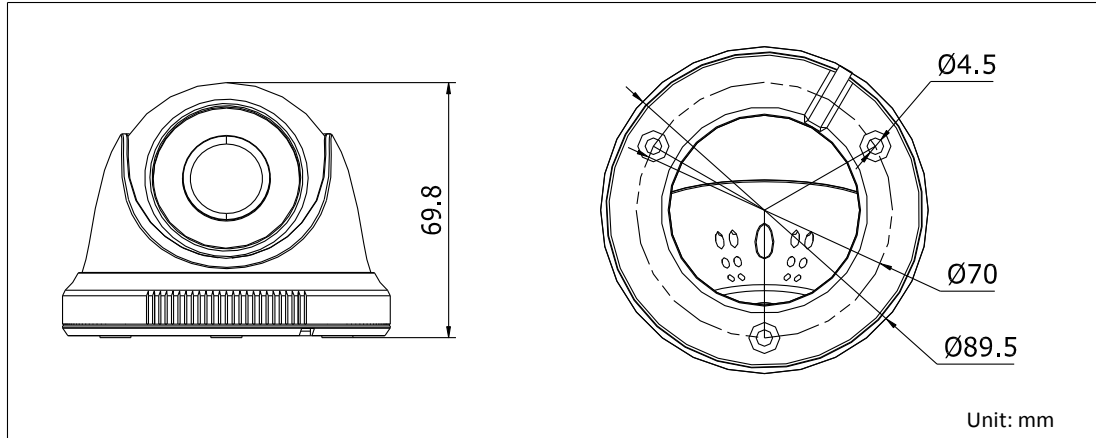

Dimensions